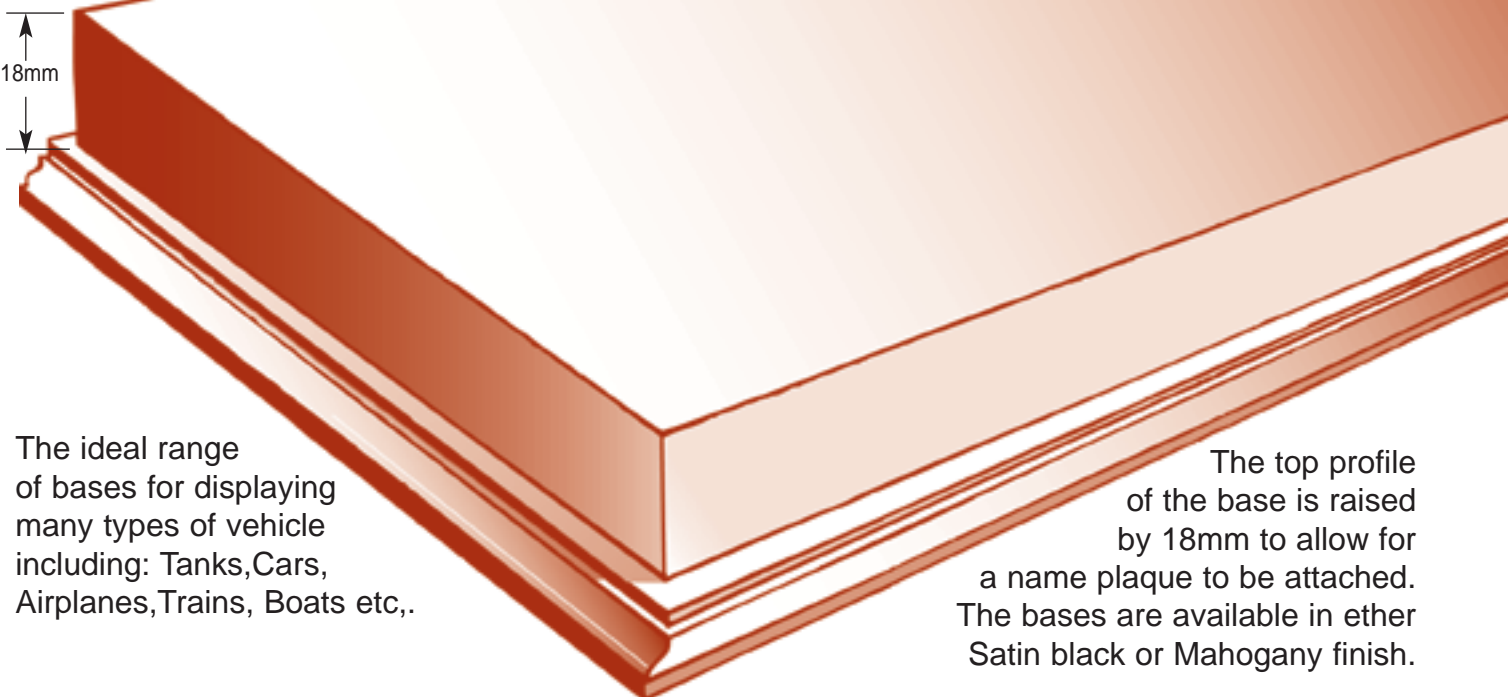

Diorama and Vehicle Bases

2008/9 prices

18mm

The ideal range of bases for displaying many types of vehicle including: Tanks, Cars, Airplanes, Trains, Boats etc.,

The top profile of the base is raised by 18mm to allow for a name plaque to be attached. The bases are available in either Satin black or Mahogany finish.

Display area:	Black finish	QUANTITY	Mahogany finish	QUANTITY	£	p
80mm x 125mm	10.00		12.00			
80mm x 150mm	10.50		12.50			
80mm x 175mm	11.00		13.00			
80mm x 200mm	11.50		13.50			
100mm x 150mm	12.00		14.00			
100mm x 200mm	13.00		15.00			
100mm x 250mm	14.00		16.00			
125mm x 150mm	13.50		15.50			
125mm x 200mm	14.50		16.50			
125mm x 250mm	15.50		17.50			
125mm x 300mm	16.50		18.50			
150mm x 200mm	17.00		20.00			
150mm x 250mm	19.00		22.00			
150mm x 300mm	21.00		24.00			
150mm x 350mm	23.00		26.00			
200mm x 200mm	22.00		26.00			
200mm x 250mm	24.00		28.00			
200mm x 300mm	28.00		32.00			
200mm x 350mm	32.00		36.00			
200mm x 400mm	36.00		40.00			