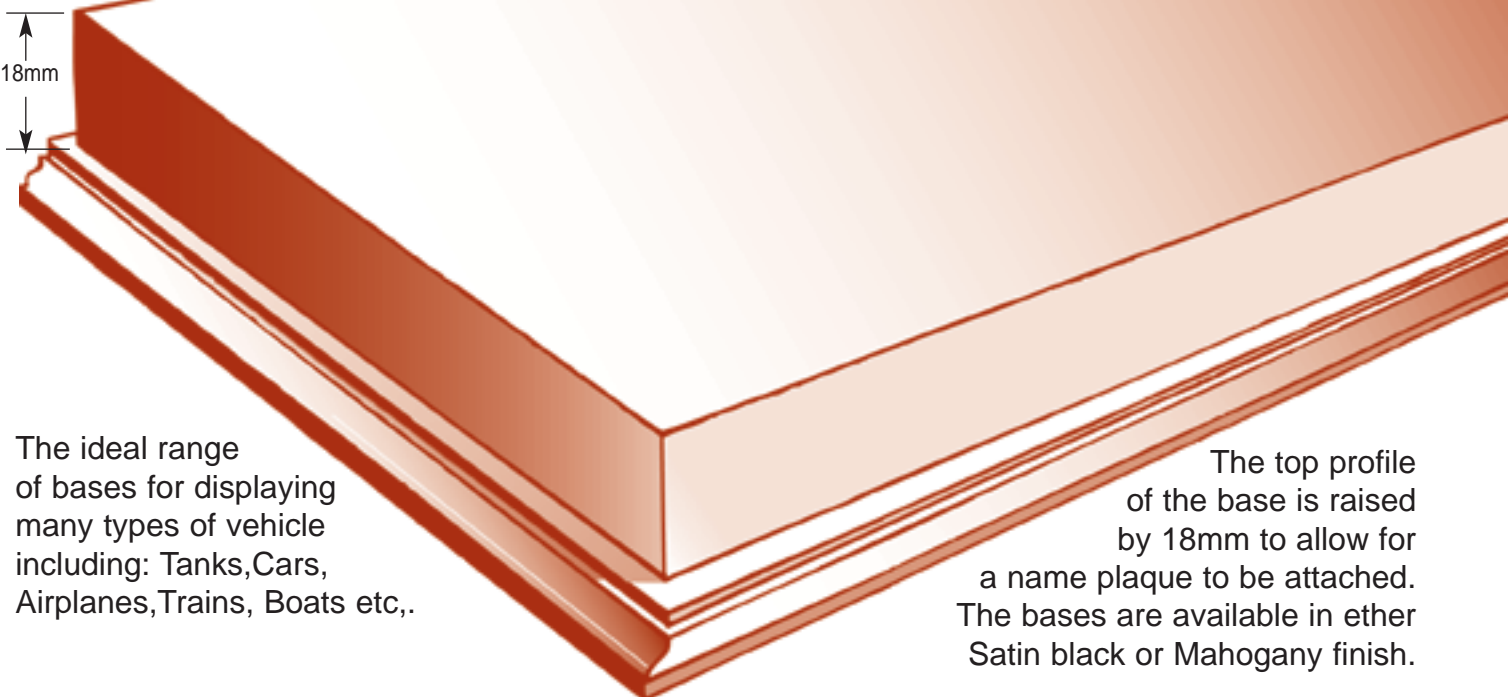

Diorama and Vehicle Bases

2010 prices

18mm

The ideal range of bases for displaying many types of vehicle including: Tanks, Cars, Airplanes, Trains, Boats etc.,

The top profile of the base is raised by 18mm to allow for a name plaque to be attached. The bases are available in either Satin black or Mahogany finish.

Display area:	Black finish	QUANTITY	Mahogany finish	QUANTITY	£	p
80mm x 125mm	10.00		12.00			
80mm x 150mm	10.50		12.50			
80mm x 175mm	11.00		13.00			
80mm x 200mm	11.50		13.50			
100mm x 150mm	12.00		14.00			
100mm x 200mm	13.00		15.00			
100mm x 250mm	14.00		16.00			
125mm x 150mm	13.50		15.50			
125mm x 200mm	14.50		16.50			
125mm x 250mm	15.50		17.50			
125mm x 300mm	16.50		18.50			
150mm x 200mm	17.00		20.00			
150mm x 250mm	19.00		22.00			
150mm x 300mm	21.00		24.00			
150mm x 350mm	23.00		26.00			
200mm x 200mm	22.00		26.00			
200mm x 250mm	24.00		28.00			
200mm x 300mm	28.00		32.00			
200mm x 350mm	32.00		36.00			
200mm x 400mm	36.00		40.00			